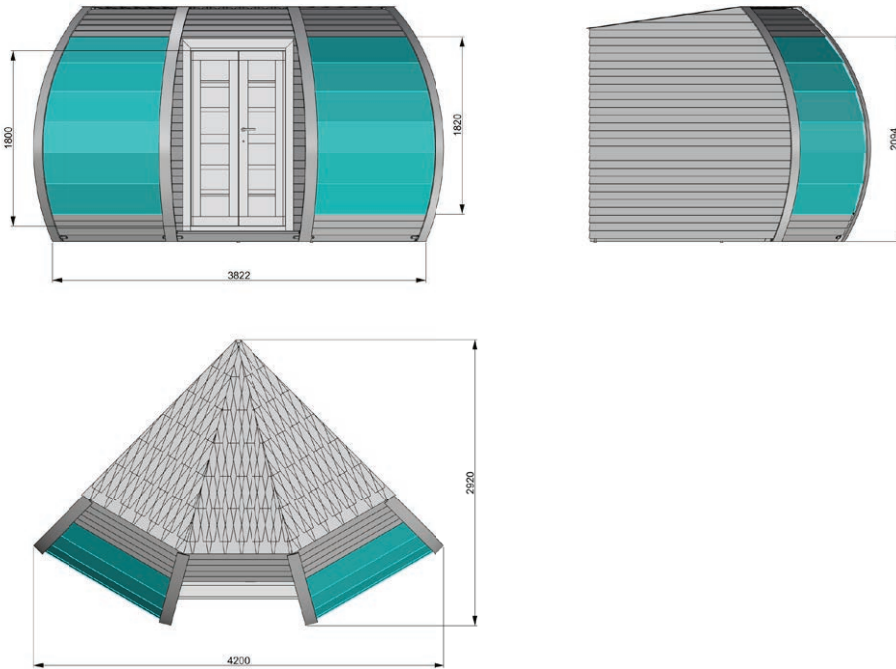

Crown Compact

Corner Cabin 2019 model

6,5

14,3

2,4m

3x3m

210x80cm

182x100cm

3x1,2M

28mm

28mm

5mm