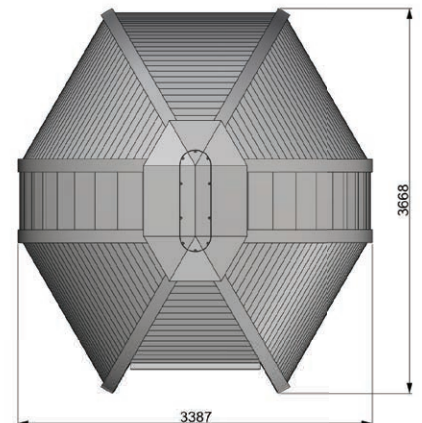

# Crown Elegant

6,7

24

3,4m

3x3,3m

210x80cm

4000x50cm

4,2x1,2M

28mm

28mm

4mm