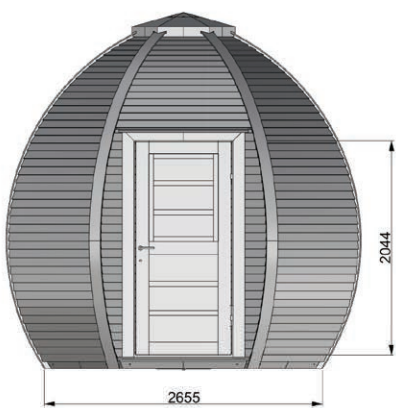

# Crown Elegant

6,7

24

3,4m

3x3,3m

210x80cm

4000x50cm

4,2x1,2M

28mm

28mm

4mm