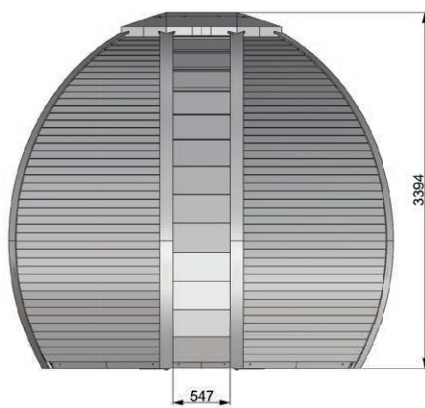

# Crown Elegant

6,7

24

3,4m

3x3,3m

210x80cm

4000x50cm

4,2x1,2M

28mm

28mm

4mm